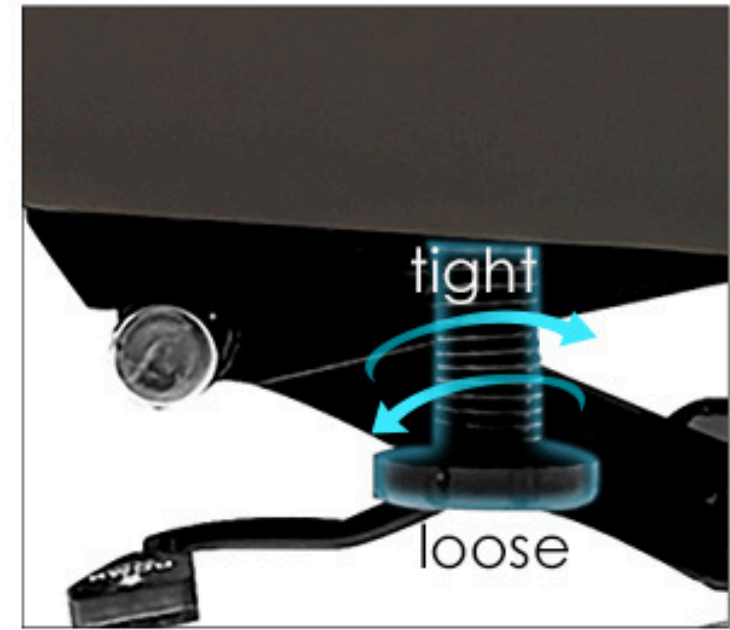

Lockable & Rocking back and forth

Tension Control

Height control & Recline lock

BIFMA passed CLASS 3 gaslift

BIFMA passed 60mm PU nylon castors

Fixed PU padded armrest

Mid back PU office chair

Wear-resistant, tear-resistant, comfortable and breathable

PU padded Lumbar Support

Fit the curves of the spine
relieve lumbar pain

PU padded seat

high density foam inside

Product size

cm