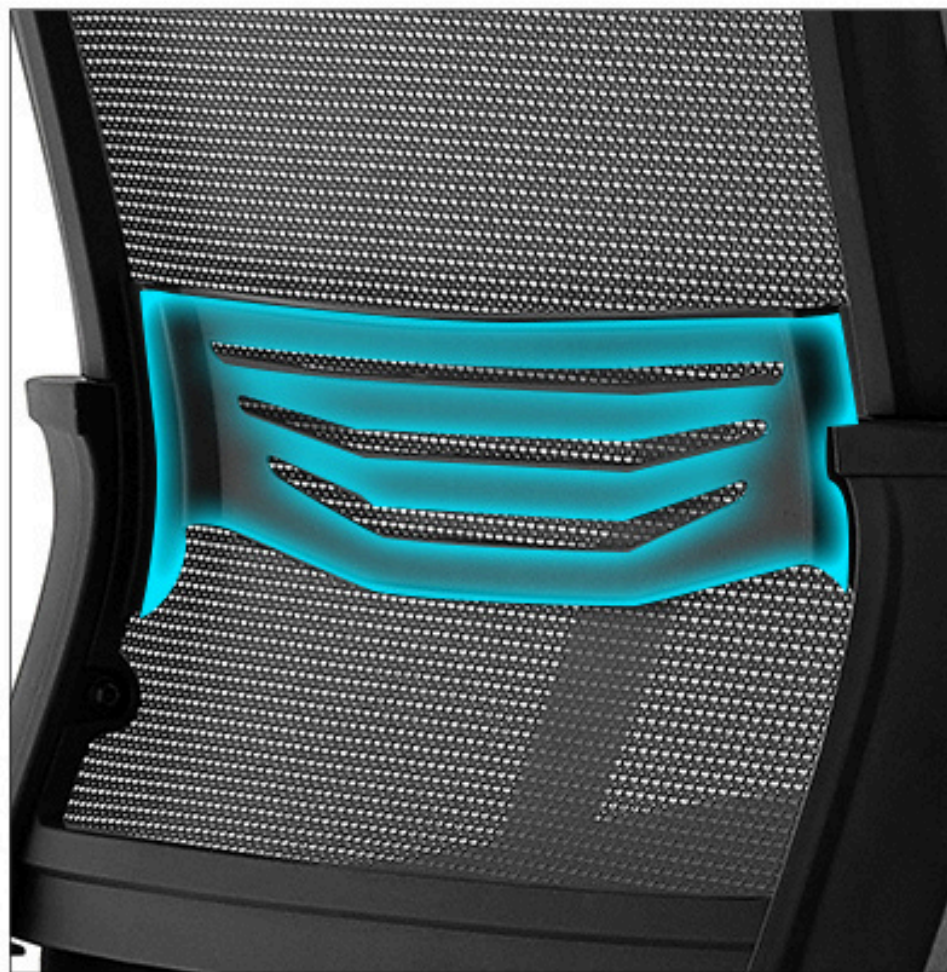

Mid back office chair
Ergonomic Design reduce
back pressure

Ergonomic Lumbar Support
Fit the curves of the spine
relieve lumbar pain

Fabric padded seat
high density foam inside

Release Your Lumbar Spine

Soft Lumbar Support
Suitable For Different Statures
postures with the perfect fit.

Lockable & Rocking back and forth

Tension Control

Height control & Recline lock

Fixed PP armrest

Fabric padded seat with high density foam inside