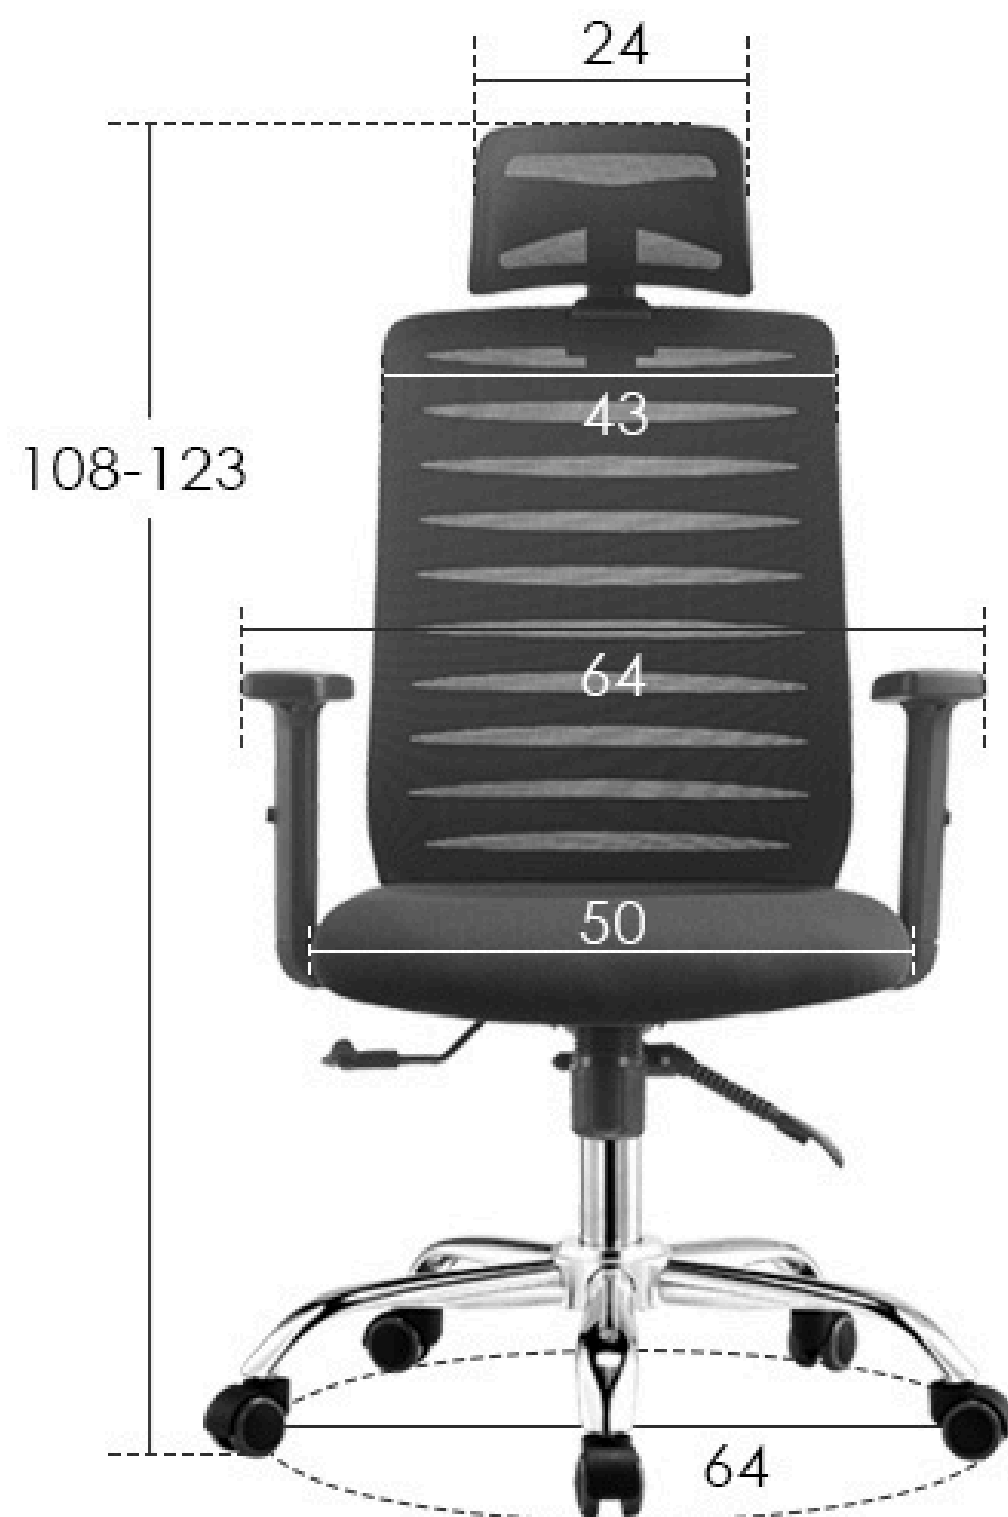

Adjustable Headrest
Offer proper neck support
avoid getting
cervical spondylosis

High-Back Support
Ergonomic Design
reduce back pressure

Ergonomic Lumbar Support
Fit the curves of the spine
relieve lumbar pain

Lockable & Rocking back and forth

Product size

cm

PP fiber back frame

Mesh back + black PP with fiber back frame ;
Suitable For Different Statures
postures with the perfect fit.

**Fabric padded seat with
high density foam inside**

Angle adjustable headrest

Height adjustable headrest

Height adjustable armrest
with soft PU armpad