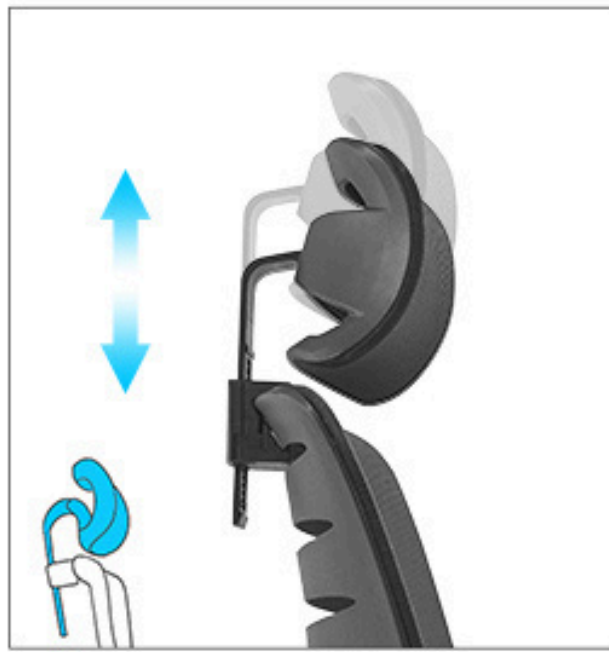

Adjustable Headrest
Offer proper neck support
avoid getting
cervical spondylosis

High-Back Support
Ergonomic Design
reduce back pressure

Ergonomic Lumbar Support
Fit the curves of the spine
relieve lumbar pain

Lockable & Rocking back and forth

Product size

cm

PP fiber back frame

Mesh back + black PP with fiber back frame ;
Suitable For Different Statures
postures with the perfect fit.

**Fabric padded seat with
high density foam inside**

Angle adjustable headrest

Height adjustable headrest

Height adjustable armrest
with soft PU armpad