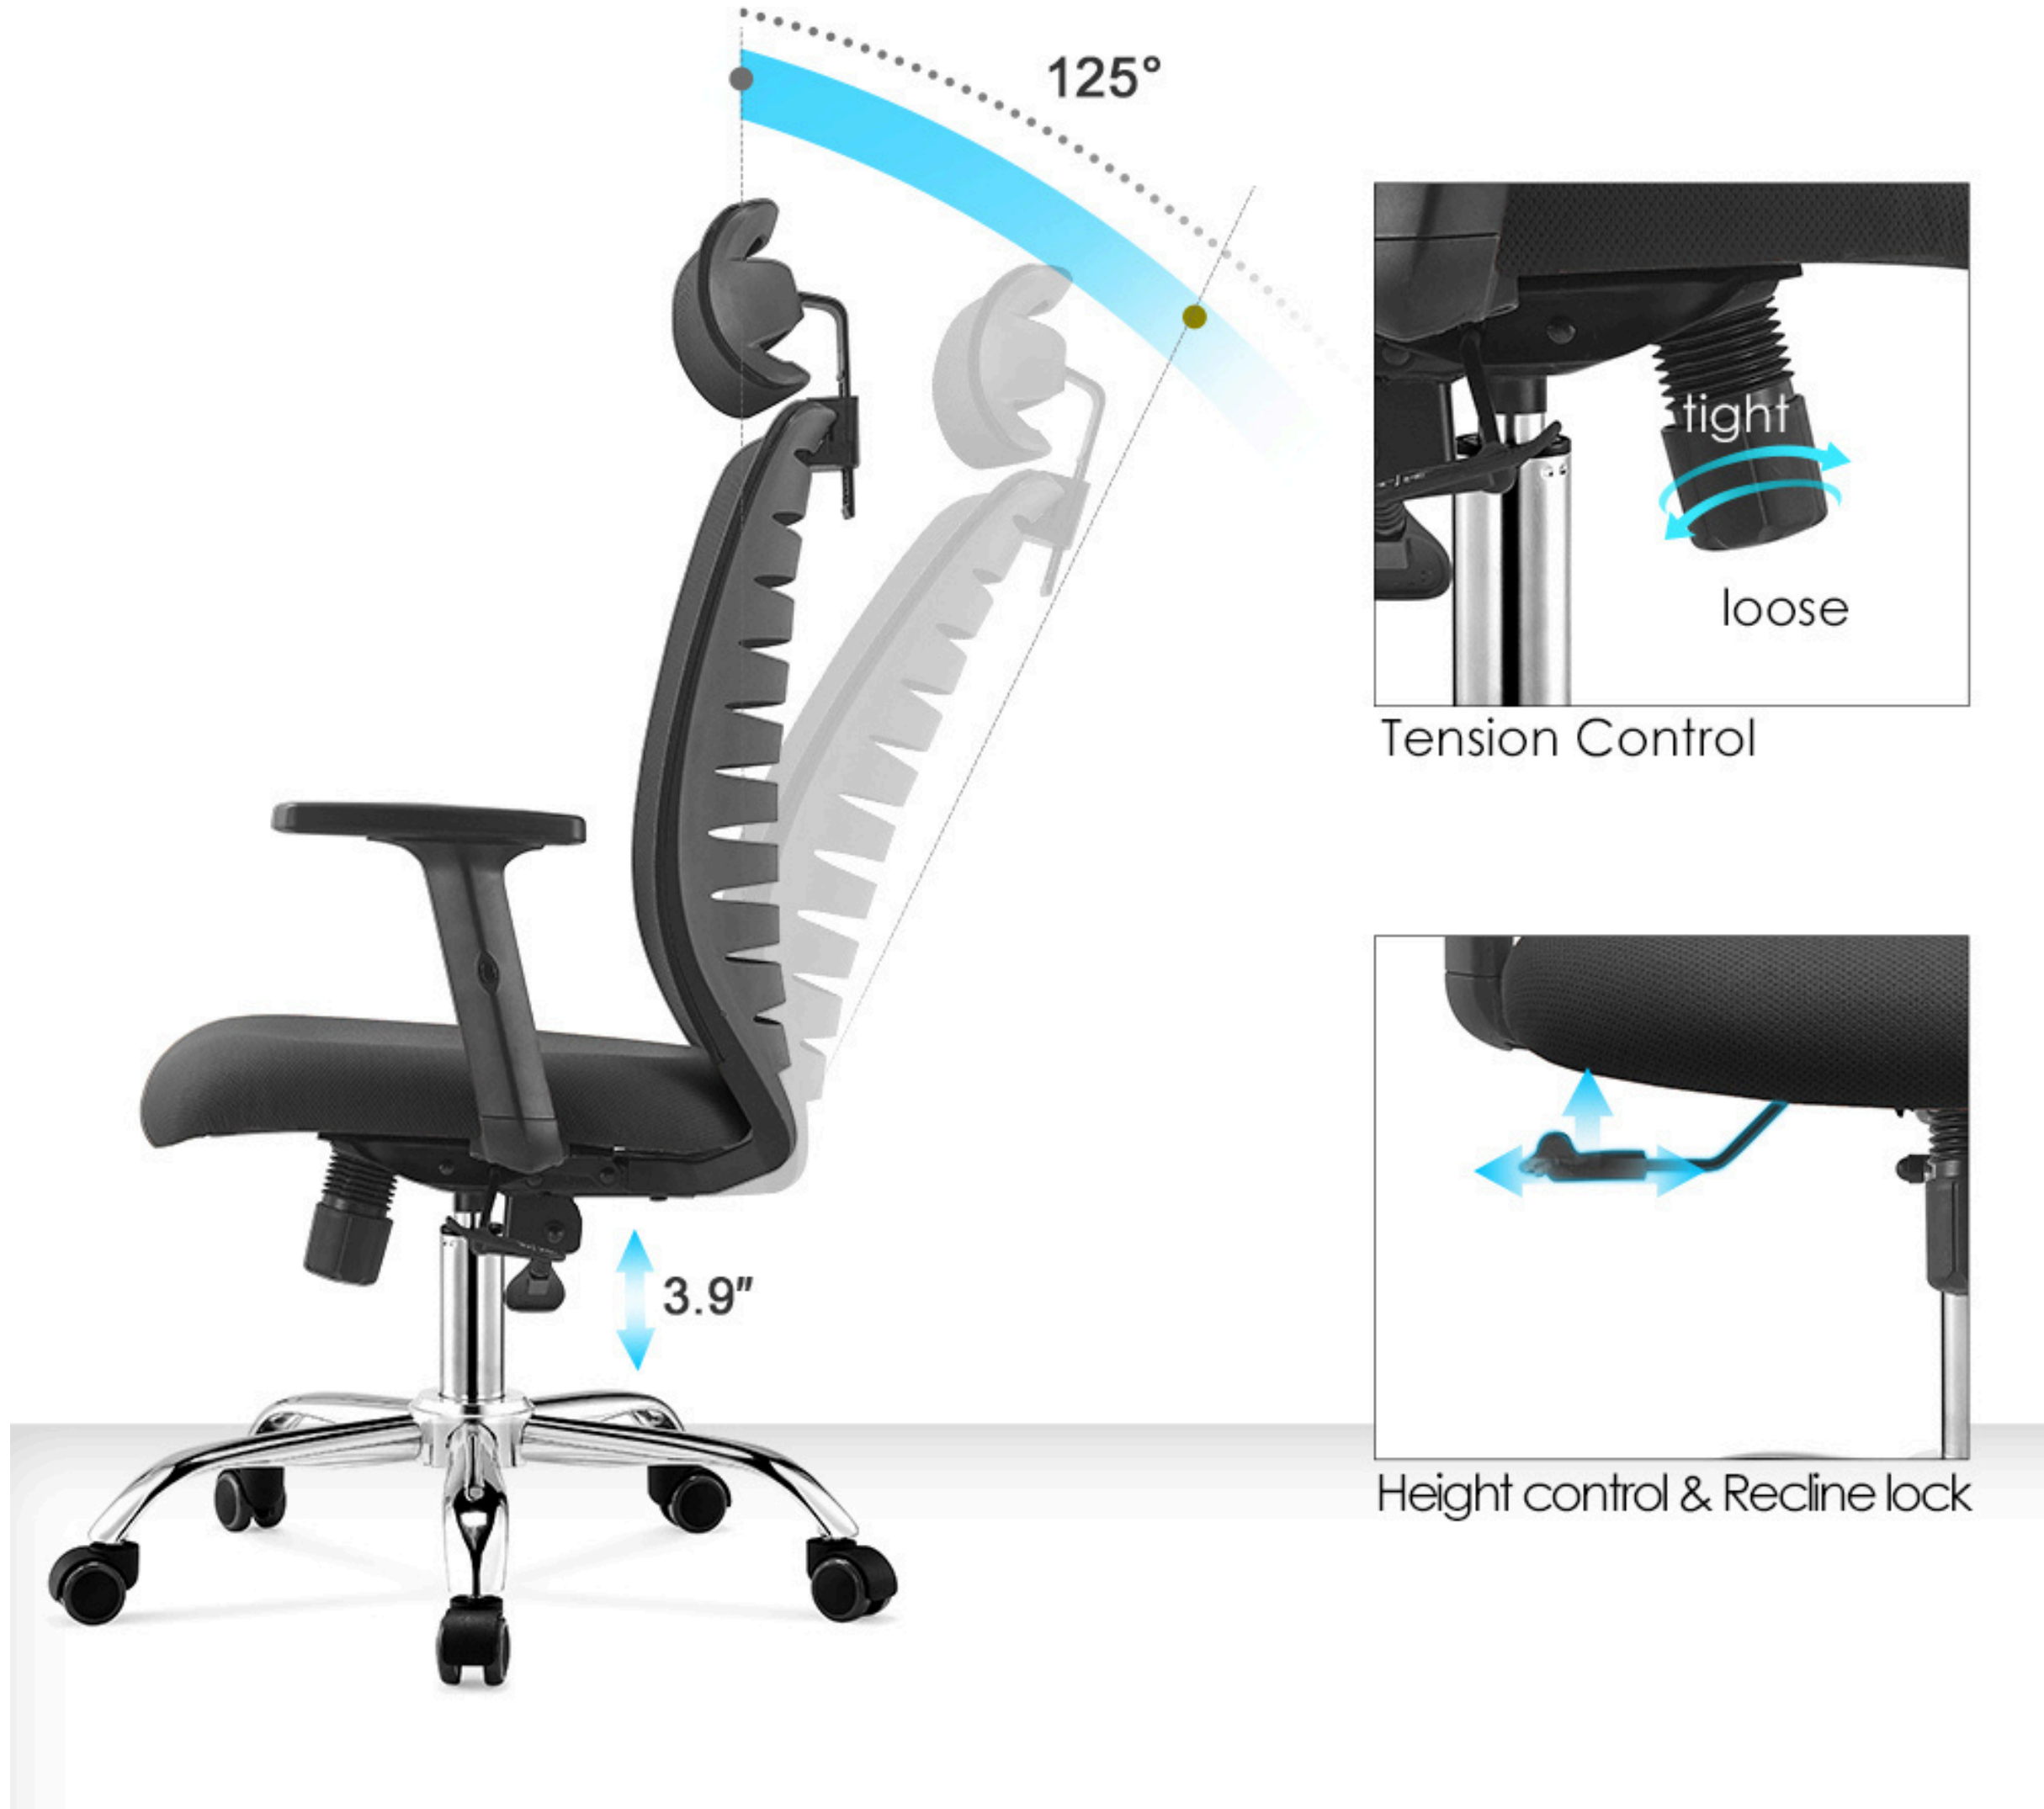

Adjustable Headrest
Offer proper neck support
avoid getting
cervical spondylosis

High-Back Support
Ergonomic Design
reduce back pressure

Ergonomic Lumbar Support
Fit the curves of the spine
relieve lumbar pain

Lockable & Rocking back and forth

Product size

cm

PP fiber back frame

Mesh back + black PP with fiber back frame ;
Suitable For Different Statures
postures with the perfect fit.

**Fabric padded seat with
high density foam inside**

Angle adjustable headrest

Height adjustable headrest

Height adjustable armrest
with soft PU armpad