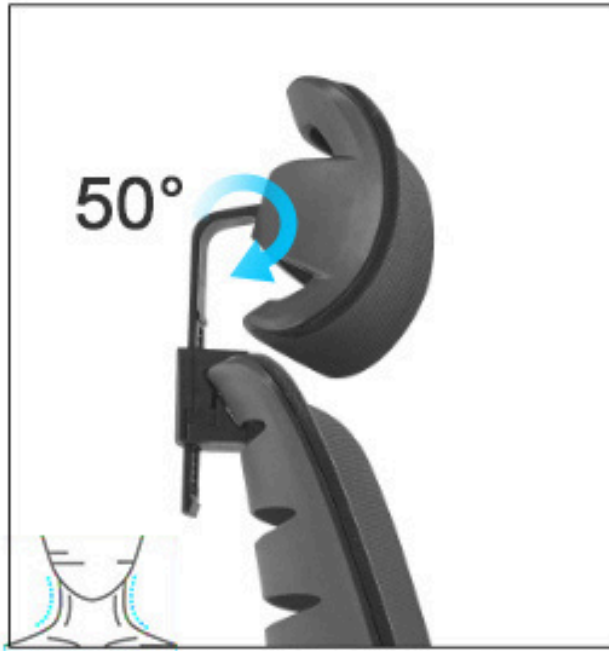

Adjustable Headrest
Offer proper neck support
avoid getting
cervical spondylosis

High-Back Support
Ergonomic Design
reduce back pressure

Ergonomic Lumbar Support
Fit the curves of the spine
relieve lumbar pain

Lockable & Rocking back and forth

Product size

cm

PP fiber back frame

Mesh back + black PP with fiber back frame ;
Suitable For Different Statures
postures with the perfect fit.

**Fabric padded seat with
high density foam inside**

Angle adjustable headrest

Height adjustable headrest

Height adjustable armrest
with soft PU armpad