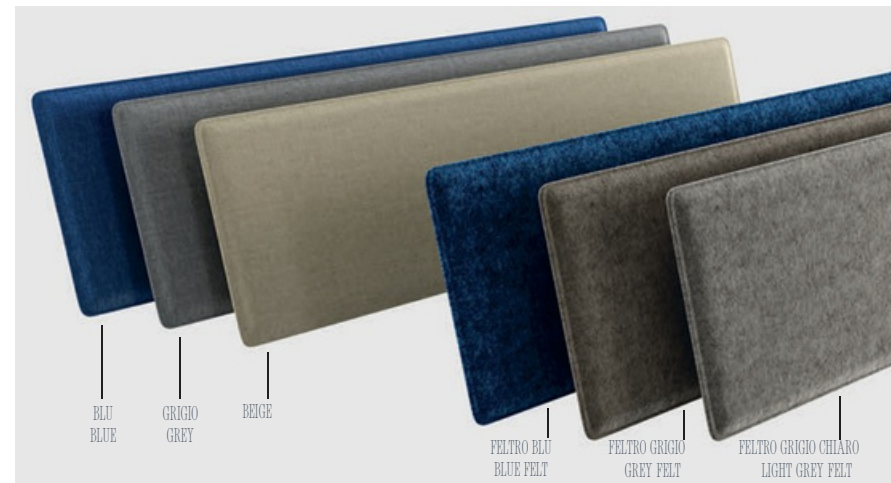

FABRIC COVERINGS FOR PARTITION SCREENS

TESSUTO IGNIFUGO / FIREPROOF FABRIC

P 630

P 632

P 636

P 633

PANNELLI ACUSTICI FONASSORBENTI

SOUND ABSORBING PANELS

BLU

BLUE

GRIGIO

GREY

BEIGE

FELTRO BLU

BLUE FELT

FELTRO GRIGIO